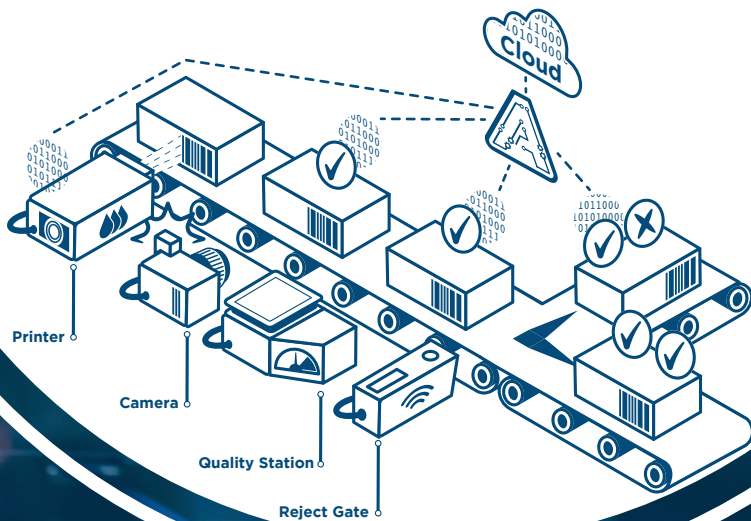

# ALCHEMY

Your gateway to a smart factory

Alchemy connects **anything** so  
you can manage **everything**.

**Olmec**  
quality through innovation

For more information visit  
[www.olmec-uk.com](http://www.olmec-uk.com)

Alchemy connects **anything** so you can manage **everything**.

**Increase productivity**

Connect your production elements to capture real time data, eliminate errors and accelerate improvement cycles

**Safeguard your data**